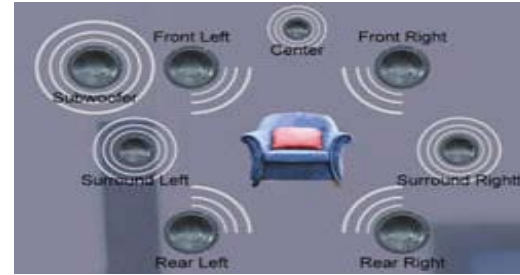

LMS™

MAINSTREAM MEDIA SERVER PLATFORM

Standard Features

- * AMD® LIVE™ PLATFORM - LIFE|WARE READY  *life|ware™*
- * UP TO 2 STANDARD/HD TUNERS- MICROSOFT VISTA CERTIFIED 
- * QUIET BRUSHED ALUMINUM CHASSIS 
- * SUPPORT FOR WINDOWS MEDIA VIDEO HIGH DEFINITION DVD'S
- * SLOT-LOAD DVDRW DRIVE - EASY OPERATION
- * HIGH-END AUDIO -24 BIT/192KHZ/ 8 HD CHANNELS
- * UP TO 2TB STORAGE WITH BACKUP SOFTWARE
- * NVIDIA® GEFORCE GRAPHICS WITH NATIVE HDMI PORT 
- * ANTI-VIBRATION AND ACOUSTICALLY DAMPENED - LOW NOISE OUTPUT
- * NO DIRECT SALES-100% PARTNER SALES - OEM CUSTOMIZABLE
- * NATIONWIDE ON-SITE SUPPORT AVAILABLE
- * FULL COMPLEMENT OF PORTS INCLUDING HDMI AND COMPONENT VIDEO
- * MAINSTREAM PRICE POINT - SYSTEMS START UNDER \$1,000!!!